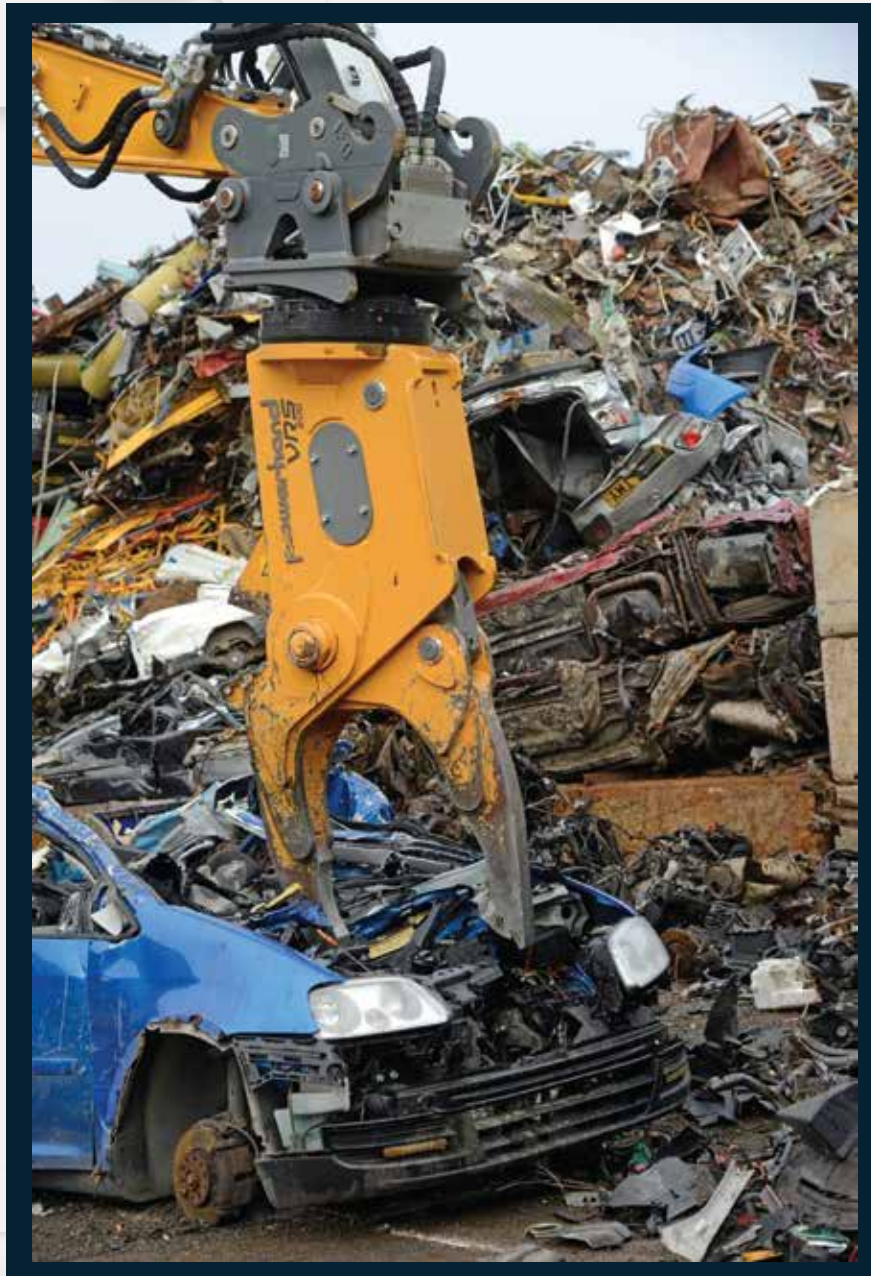

QFS, INC.

SCRAP HANDLING SOLUTIONS

Quality Fleet Service, Inc. is proud to be there for operators of any kind. Specifically for the scrap handlers out there, we have many options for you.

From Powerhand attachments for any brand of excavator, to Fortress Shears, there are many options for scrap handling at QFS.

FORTRESS[™]
BY SHEARCORE

powerhand[®]

With over 20 years in the business, QFS is your trusted stop for everything heavy machinery.

Our 20+ road service technicians are factory trained and backed by a state-of-the-art service facility. We also provide 24/7 on-road emergency service.